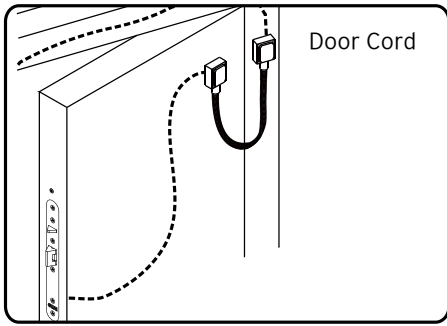

## DOOR CORDS

The door cord protects the wiring from damage at the door hinge.

### Wiring Diagram

**10320HD PCB**

**10318**  
16" Door Cord, 5/16" Inside Diameter

**10318-7**  
7 1/4" Door Cord, 1/4" Inside Diameter

**10320HD US28**  
Heavy Duty Stainless Steel Door Cord (US28)

**10320HD US40**  
Heavy Duty Stainless Steel Door Cord (US40)