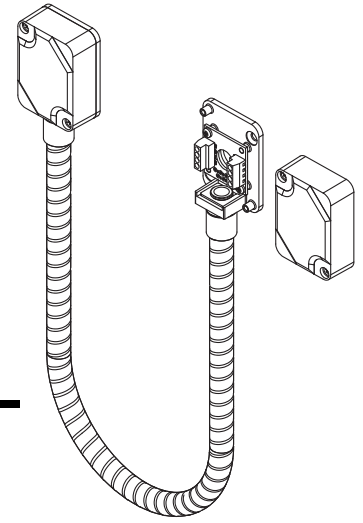

## DOOR CORDS

The door cord protects the wiring from damage at the door hinge.

### Wiring Diagram

**10320HD PCB**

**10318**  
16" Door Cord, 5/16" Inside Diameter

**10318-7**  
7 1/4" Door Cord, 1/4" Inside Diameter

**10320HD US28**  
Heavy Duty Stainless Steel Door Cord (US28)

**10320HD US40**  
Heavy Duty Stainless Steel Door Cord (US40)

**10320HD PCB US28**  
Heavy Duty Stainless Steel Door Cord with PC Board (US28)

**10320HD PCB US40**  
Heavy Duty Stainless Steel Door Cord with PC Board (US40)