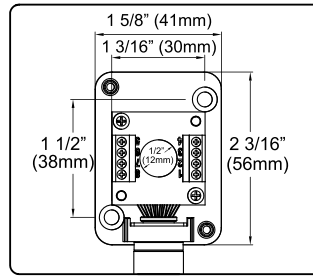

## DOOR CORDS

The door cord protects the wiring from damage at the door hinge.

### Wiring Diagram

**10320HD PCB**

**10318**  
16" Door Cord, 5/16" Inside Diameter

**10318-7**  
7 1/4" Door Cord, 1/4" Inside Diameter

**10320HD US28**  
Heavy Duty Stainless Steel Door Cord (US28)

**10320HD US40**  
Heavy Duty Stainless Steel Door Cord (US40)

**10320HD PCB US28**  
Heavy Duty Stainless Steel Door Cord with PC Board (US28)

**10320HD PCB US40**  
Heavy Duty Stainless Steel Door Cord with PC Board (US40)