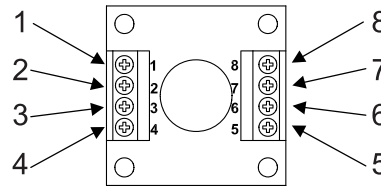

## DOOR CORDS

The door cord protects the wiring from damage at the door hinge.

### Wiring Diagram

**10320HD PCB**

**10318**  
16" Door Cord, 5/16" Inside Diameter

**10318-7**  
7 1/4" Door Cord, 1/4" Inside Diameter

**10320HD US28**  
Heavy Duty Stainless Steel Door Cord (US28)

**10320HD US40**  
Heavy Duty Stainless Steel Door Cord (US40)