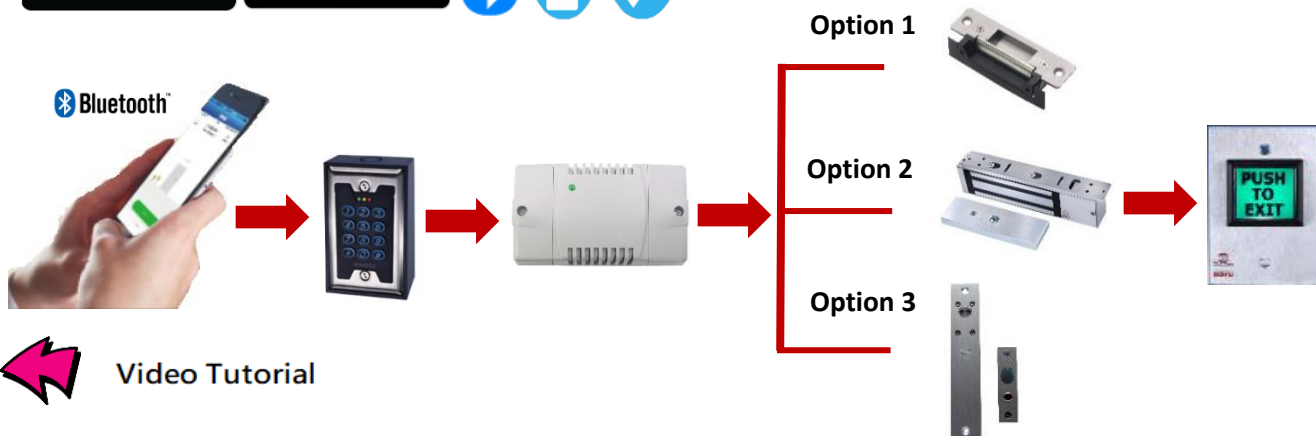

ROFU Commercial Keyless Door Solutions

BK-3000B

B-3900B

BKC-5000B

BC-5900B

9112-BT KIT

ROFU is proud to announce our first wireless solution using Bluetooth technology to access your door! Now just by leaving your phone in your pocket the encrypted proximity function allows you to remotely open the door or gate from up to 164 feet. The administrator can easily add, delete, or edit users and check door activity. This is not only an easy installation, but it is the most secure way to wirelessly control door entrance for commercial use at a cost-effective price.

COMING SOON

	BK-3000B	B-3900B	BKC-5000B	BC-5900B	9112-BT KIT
BLUETOOTH	X	X	X	X	X
KEYPAD	X			X	
CARD READER&FOB KEY			X	X	
12/24 VDC	X	X	X	X	
SECURITY ENCRYPTION	X	X	X	X	
AUDIT TRAIL	UP TO 1000				
BACK UP/RESTORE	X	X	X	X	X
TAMPER ALARM	X	X	X	X	
BUZZER & LED	X	X	X	X	X
NUMBER OF USERS	1000	1000	200	200	196
ADMIN	1	1	1	1	1